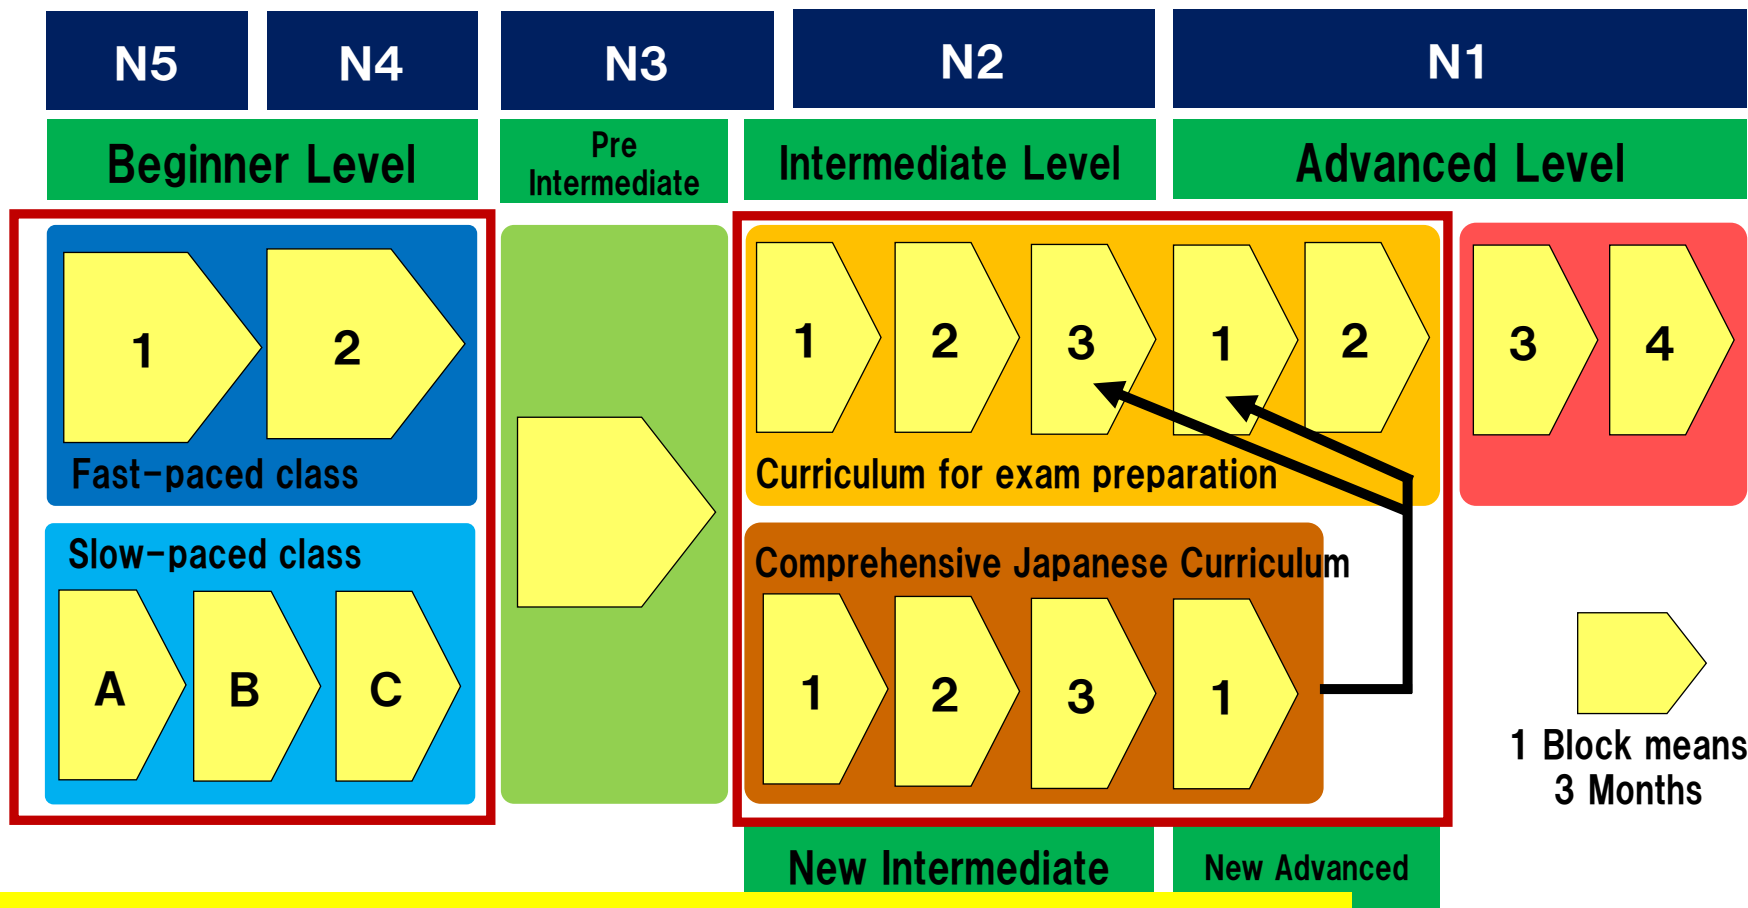

**Our curriculums are
High level, Hard, and Intensive !**

学校法人 新井学園

赤門会日本語学校

AKAMONKAI JAPANESE LANGUAGE SCHOOL

4 Characteristic

- Classroom setting with 17 levels adapted to study objectives and Japanese level.
- Increase in the grade level after passing the upgrade test (every 3 months)

Emphasis on efficient learning and practical study for all Japanese levels and study purposes

学校法人 新井学園

赤門会日本語学校

AKAMONKAI JAPANESE LANGUAGE SCHOOL

5 Courses

	General Course	University Preparatory Curriculum (Prep Course)	Business Employment Class (over JLPT N2 level)	Short-term Course
Beginning Period	Apr / Jul / Oct / Jan	Apr / Oct	Apr / Oct	Apr / Jul / Oct / Jan
Types of Visa	Student		All	Short-stay etc.
Duration	1-2year	1.5/2year	6months/1year	3 months
Goals	Further study Start a career in Japan	Further study	Start a career in Japan	Further study Start a career in Japan
Learning Content	Comprehensive Japanese Preparation for the JLPT		Comprehensive Japanese Business Japanese Business IT Special lectures	In line with General Course
	Preparation for the EJU (optional)	Preparation for the EJU (FREE)		