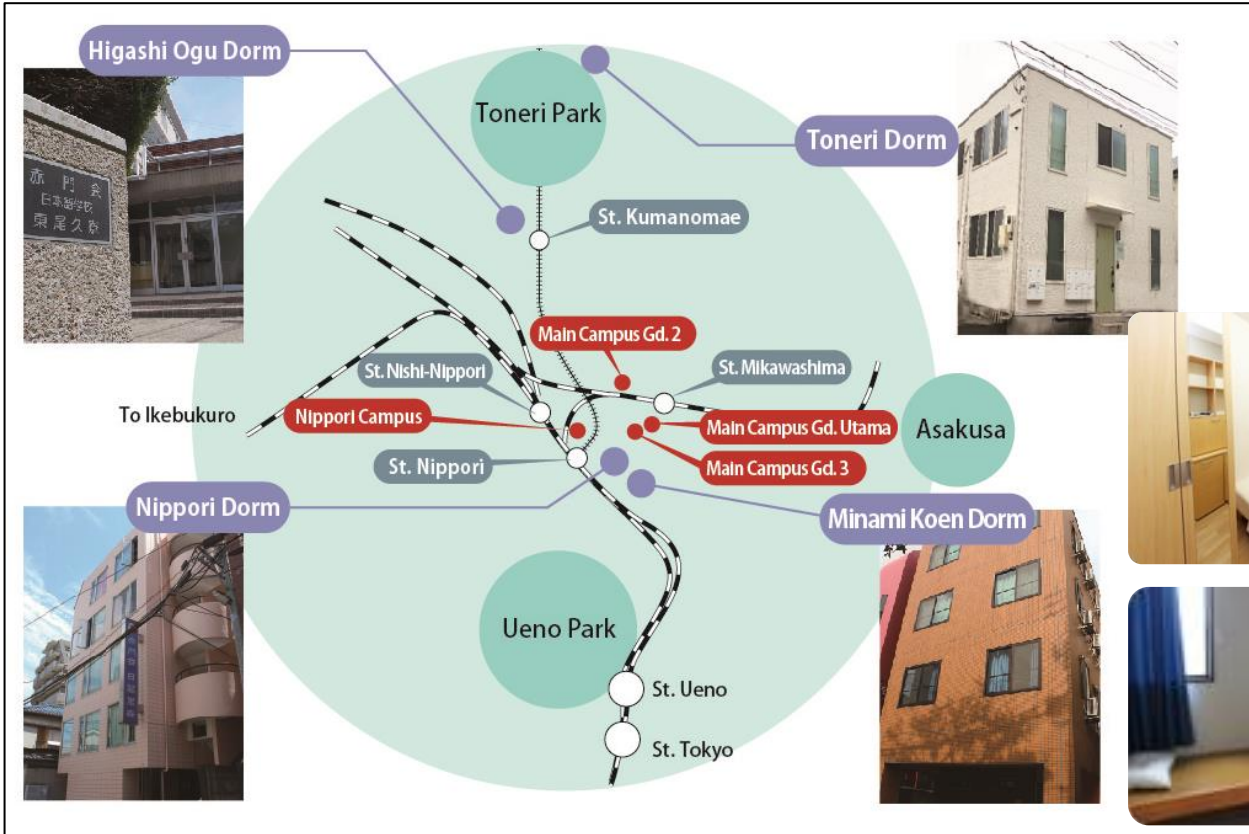

学校法人 新井学園

赤門会日本語学校

AKAMONKAI JAPANESE LANGUAGE SCHOOL

7 Student Dorms

- Reasonable (40,000JPY-60,000JPY / month).
- Available for any students who wish to move in.
- Since school **manages directly**, it is **safe, secured** and **easy procedures** to move in.
- Kitchen, home appliances, furniture, **internet**, and **WI-FI** are fully equipped.